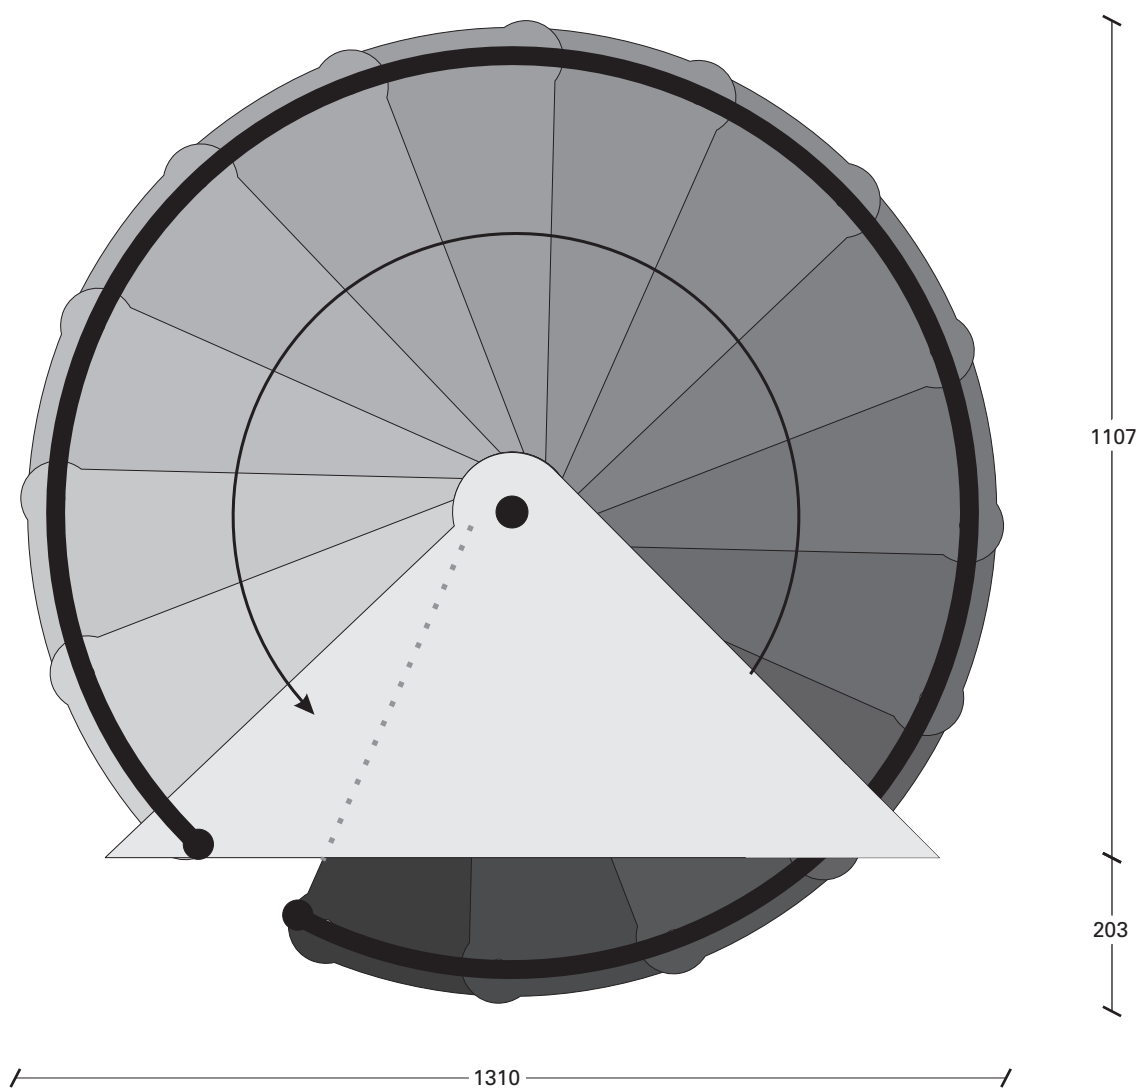

Paris

spiral staircase

Villa d'Or

Spiral staircase Paris

Turning anti-clockwise with 16 steps to the circle (360°)

/-----1310-----/

Configuration with 15 treads

Villa d'Or

Spiral staircase Paris

Turning anti-clockwise with 16 steps to the circle (360°)

1310

Configuration with 15 treads and square landing

Villa d'Or

Spiral staircase Paris

Turning anti-clockwise with 16 steps to the circle (360°)

1310

Configuration with 15 treads and 1/4 round landing

Villa d'Or

Spiral staircase Paris

Turning anti-clockwise with 16 steps to the circle (360°)

Configuration with 15 treads and triangular landing

Villa d'Or

Spiral staircase Paris

Turning anti-clockwise with 16 steps to the circle (360°)

Configuration with 15 treads and extended triangular landing