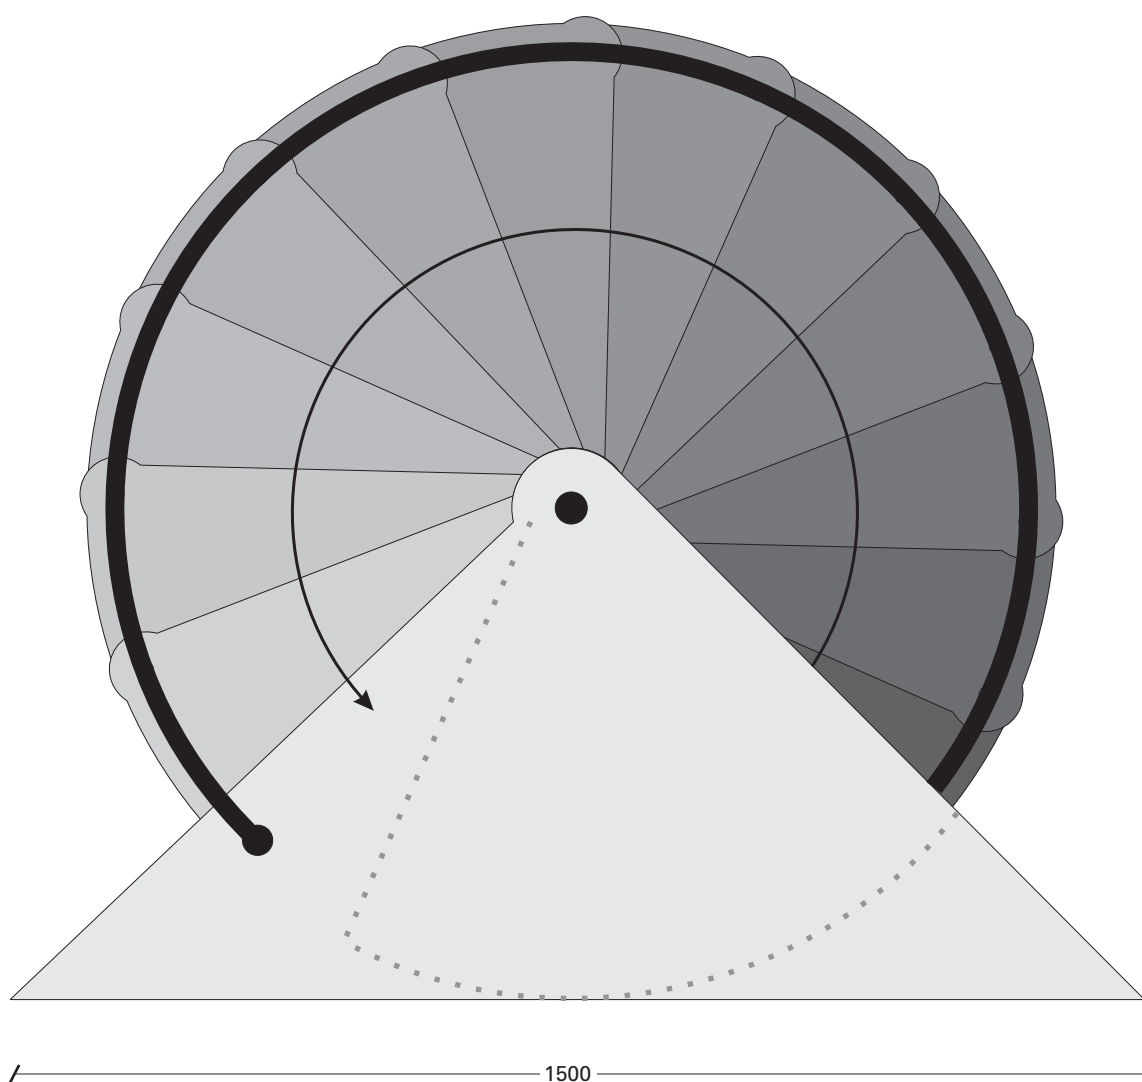

Paris

spiral staircase

Villa d'Or

Spiral staircase Paris

Turning anti-clockwise with 16 steps to the circle (360°)

/-----1310-----/

Configuration with 15 treads

Villa d'Or

Spiral staircase Paris

Turning anti-clockwise with 16 steps to the circle (360°)

1310

Configuration with 15 treads and square landing

Villa d'Or

Spiral staircase Paris

Turning anti-clockwise with 16 steps to the circle (360°)

1310

Configuration with 15 treads and 1/4 round landing

Villa d'Or

Spiral staircase Paris

Turning anti-clockwise with 16 steps to the circle (360°)

Configuration with 15 treads and triangular landing

Villa d'Or

Spiral staircase Paris

Turning anti-clockwise with 16 steps to the circle (360°)

Configuration with 15 treads and extended triangular landing